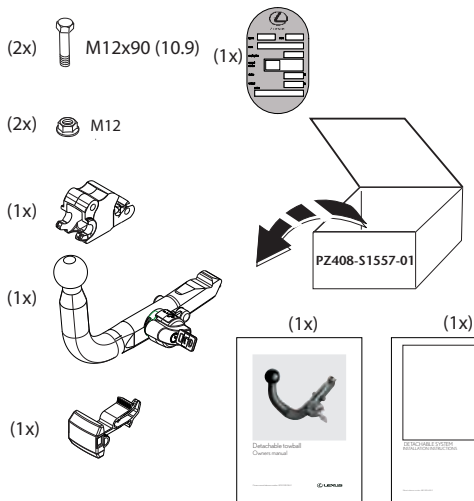

- **+** = Installer Safety
- **S** = Customer Safety
- **R** = Regulation
- **!** = Attention