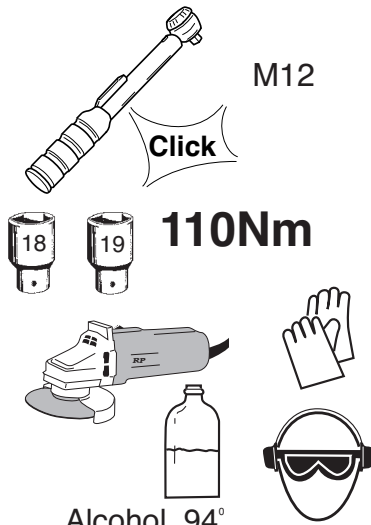

- **+** = Installer Safety
- **S** = Customer Safety
- **R** = Regulation
- **!** = Attention